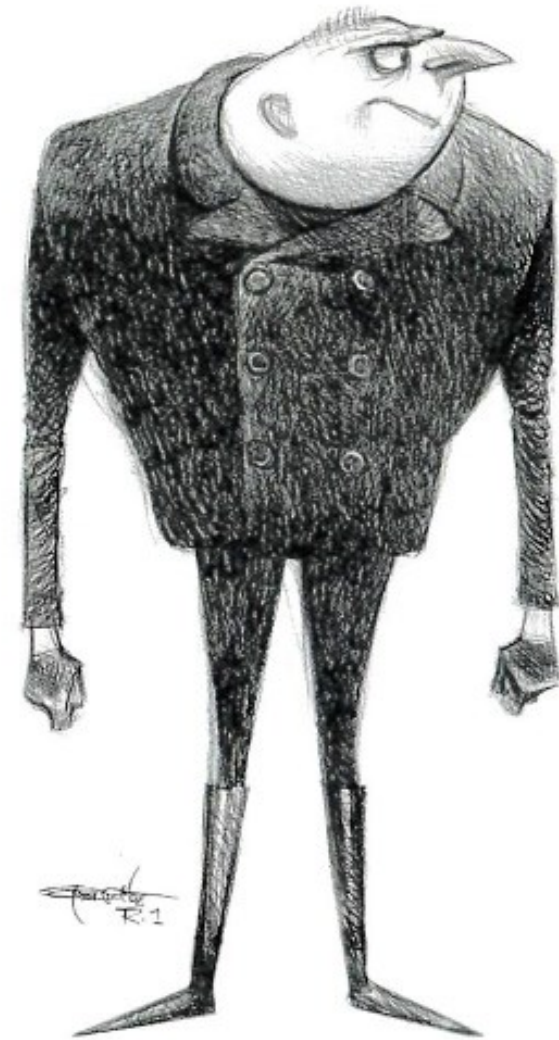

Kids of all ages
can discover their
own creative
SUPERPOWERS!

825 NE Ocean Blvd., Stuart, FL 34997

772.225.1961

www.hsmc-fl.com

Open 7 Days, 10:00 AM to 5 PM except major holidays

Gru from Despicable Me by Carter Goodrich, used with permission